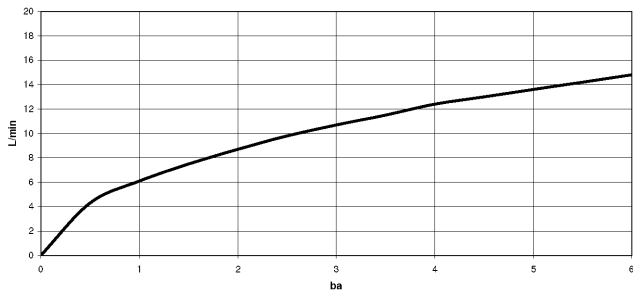

MEM Single-lever basin mixer - Chrome

MEM

29 210 782

- hole diameter 35 mm
- rosette 60 x 60 mm
- 3x screw-in M 10 x 1 pressure hose, leak-tested

	Chrome	29 210 782-00
	Brushed Platinum	29 210 782-06
	Platinum	29 210 782-08
	Dark Chrome	29 210 782-19
	Brushed Durabronze (23kt Gold)	29 210 782-28
	Brushed Champagne (22kt Gold)	29 210 782-46
	Champagne (22kt Gold)	29 210 782-47
	Brushed Dark Platinum	29 210 782-99

29 210 782

mm [inches]

Flow rate chart

Certificates

LGA_28449.

GDV_0400283.

29 210 782

Parts for other finishes can be found here: Brushed Platinum